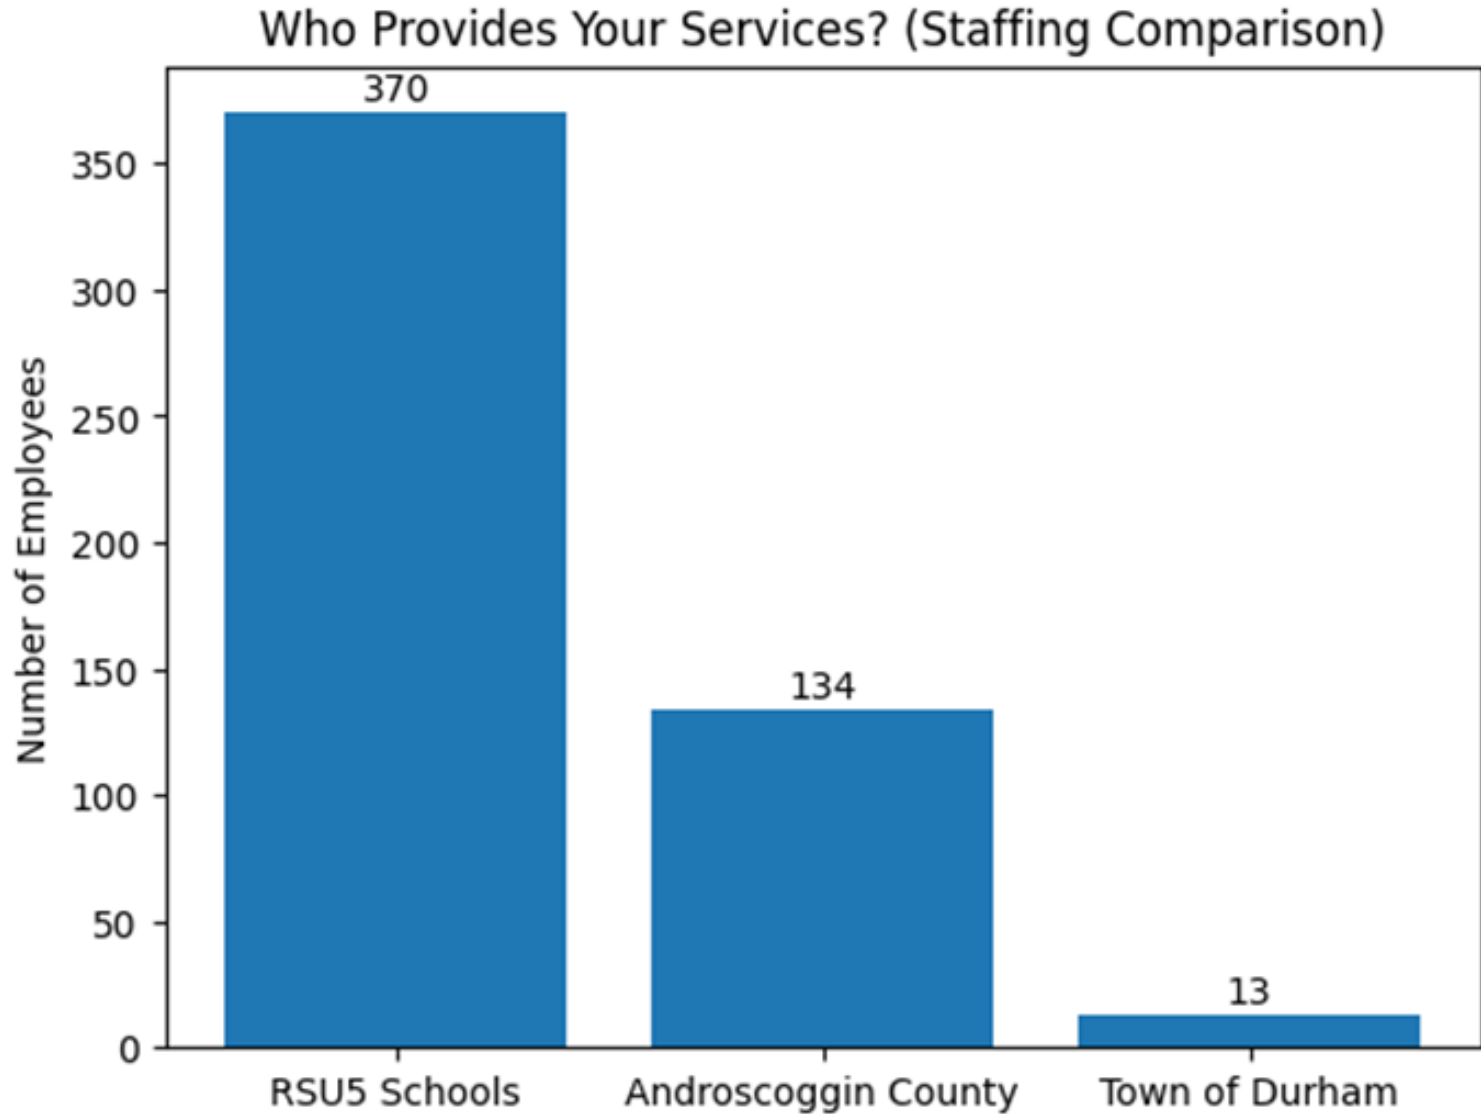

Where Your Tax Dollars Go

Where Your Tax Dollars Go (Durham FY2027)

Where Your Tax Dollars Go

Durham Tax Assessment Index (Normalized)

What Drives Your Taxes

Durham Tax Assessment Breakdown by Year (2026 Normalized to 12 Months)

** Amounts Unknown Currently, Subject to Change