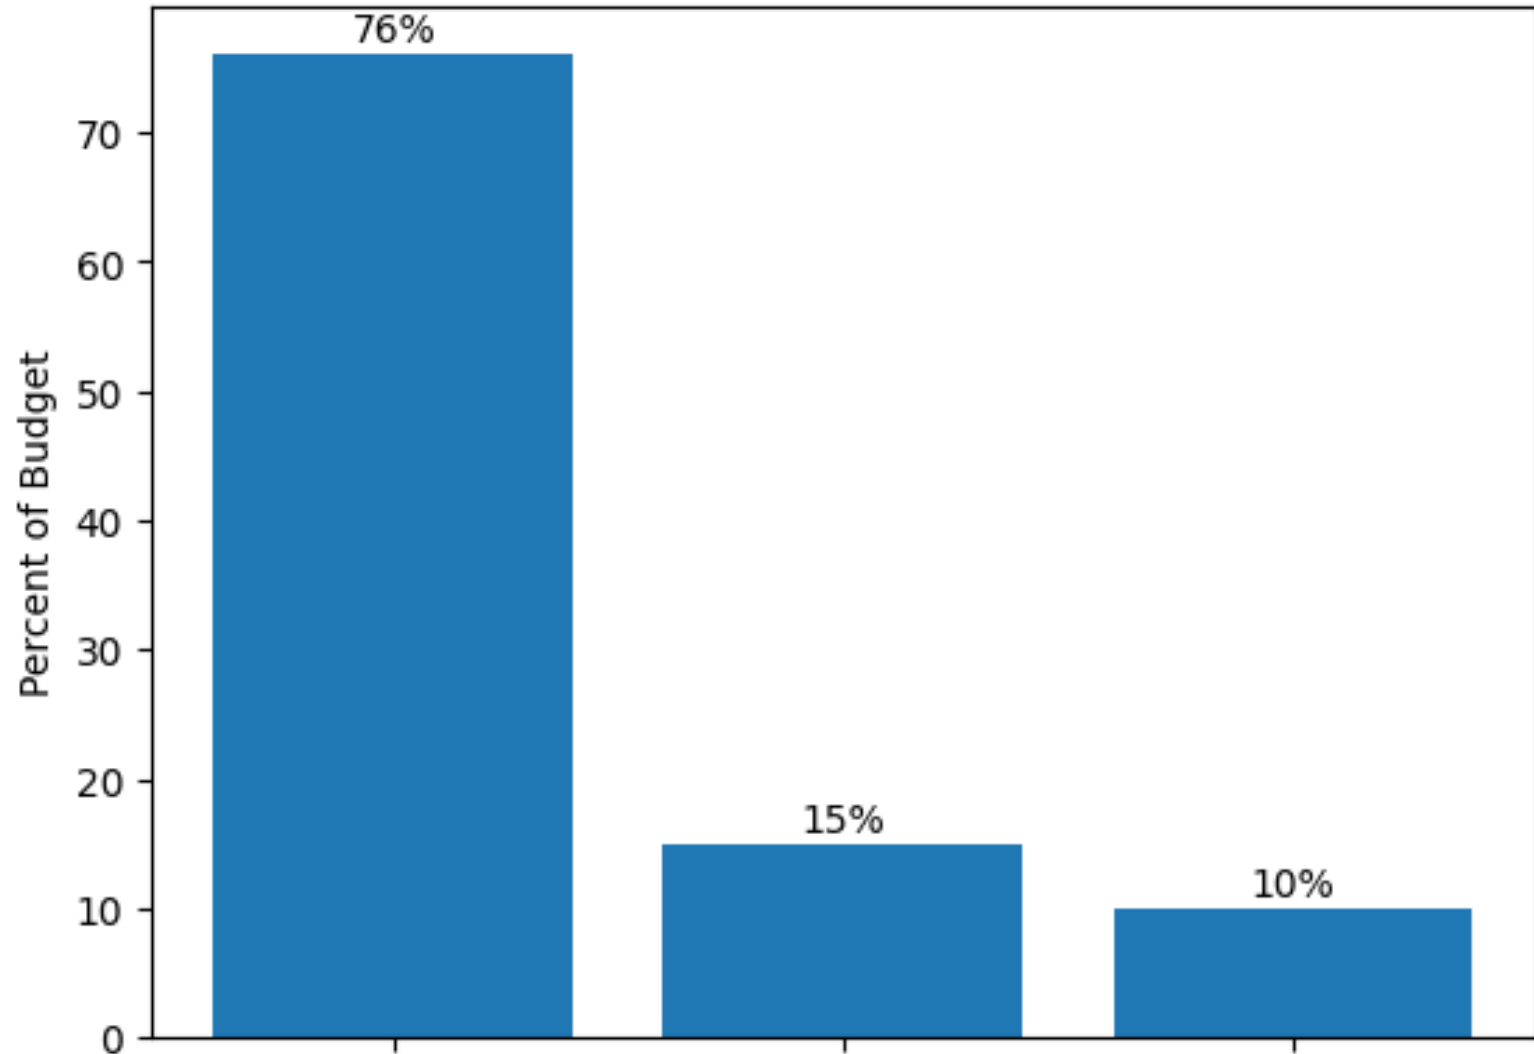

Where Your Tax Dollars Go

Where Your Tax Dollars Go (Durham FY2027)

Where Your Tax Dollars Go

Durham Tax Assessment Index (Normalized)

What Drives Your Taxes

Durham Tax Assessment Breakdown by Year (2026 Normalized to 12 Months)

** Amounts Unknown Currently, Subject to Change