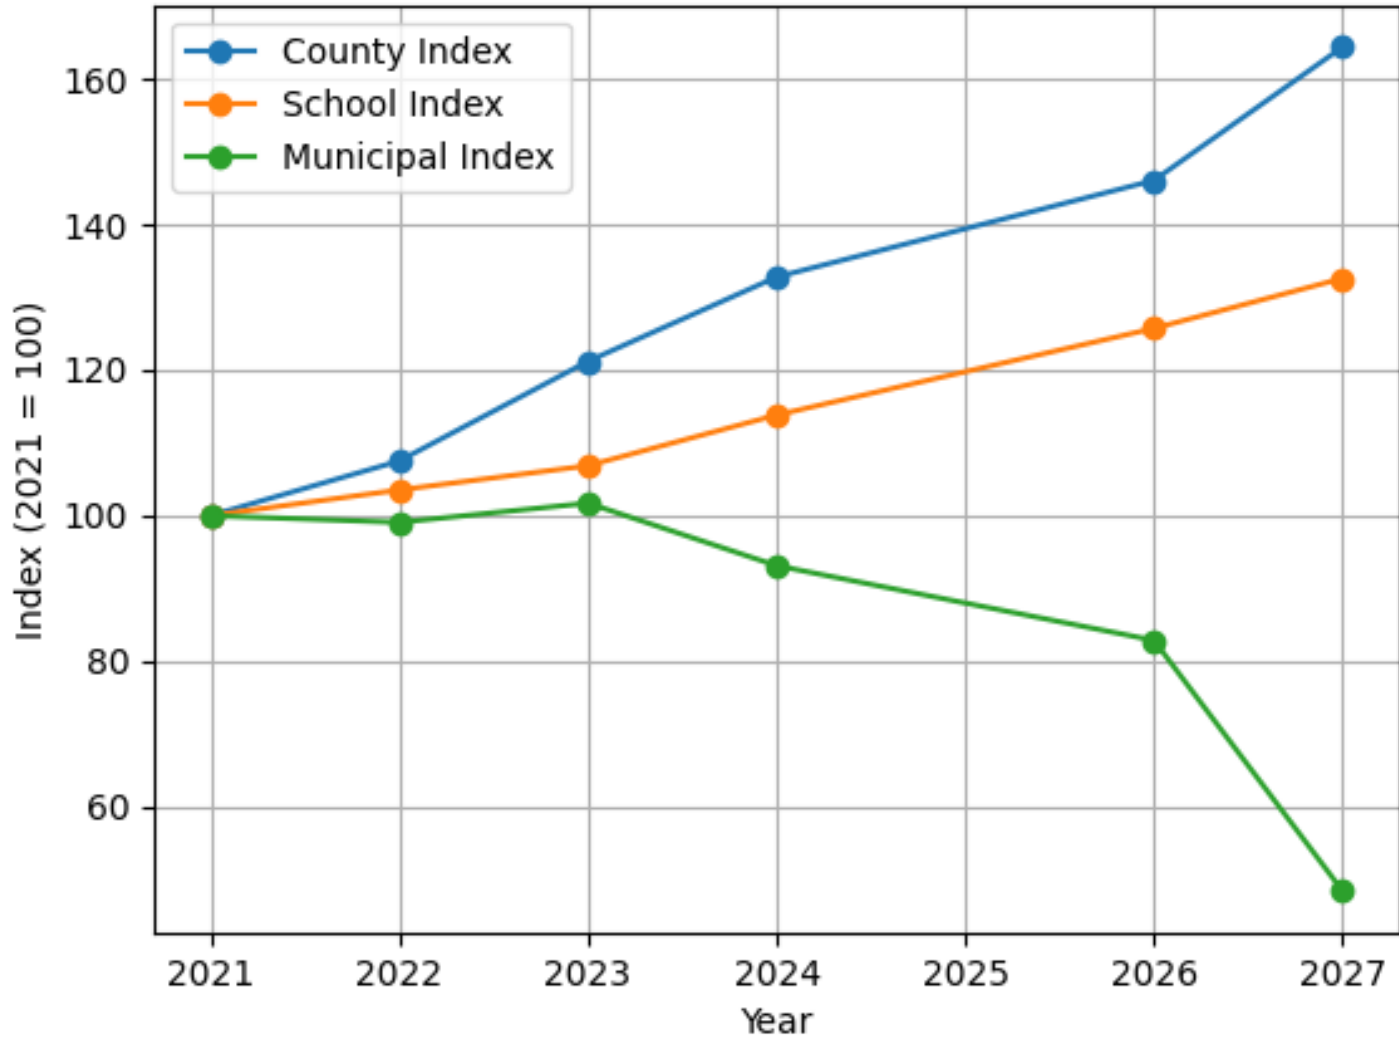

Where Your Tax Dollars Go

Where Your Tax Dollars Go (Durham FY2027)

Where Your Tax Dollars Go

Durham Tax Assessment Index (Normalized)

What Drives Your Taxes

Durham Tax Assessment Breakdown by Year (2026 Normalized to 12 Months)

** Amounts Unknown Currently, Subject to Change