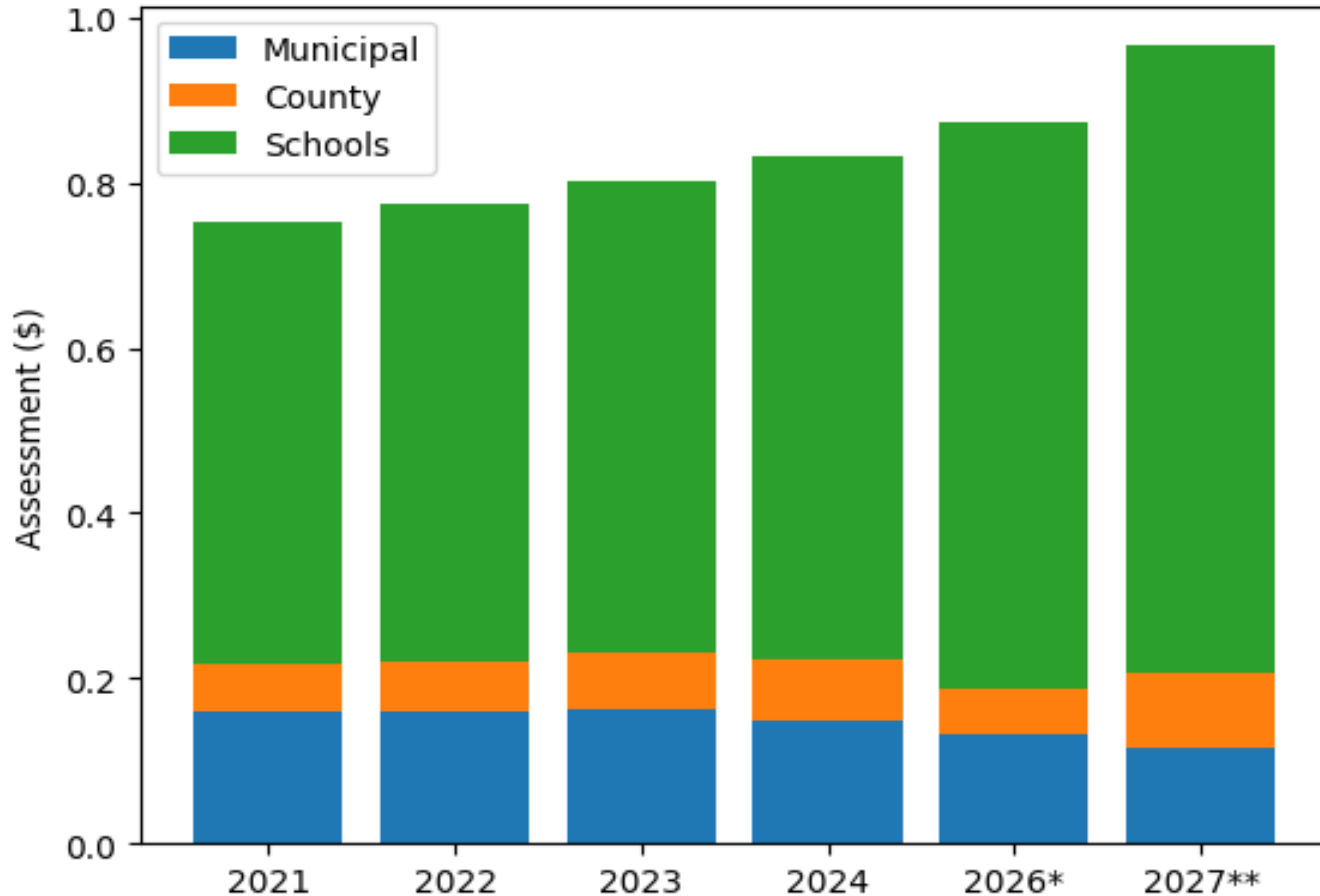

Where Your Tax Dollars Go

Where Your Tax Dollars Go (Durham FY2027)

Where Your Tax Dollars Go

Durham Tax Assessment Index (Normalized)

What Drives Your Taxes

Durham Tax Assessment Breakdown by Year (2026 Normalized to 12 Months)

** Amounts Unknown Currently, Subject to Change