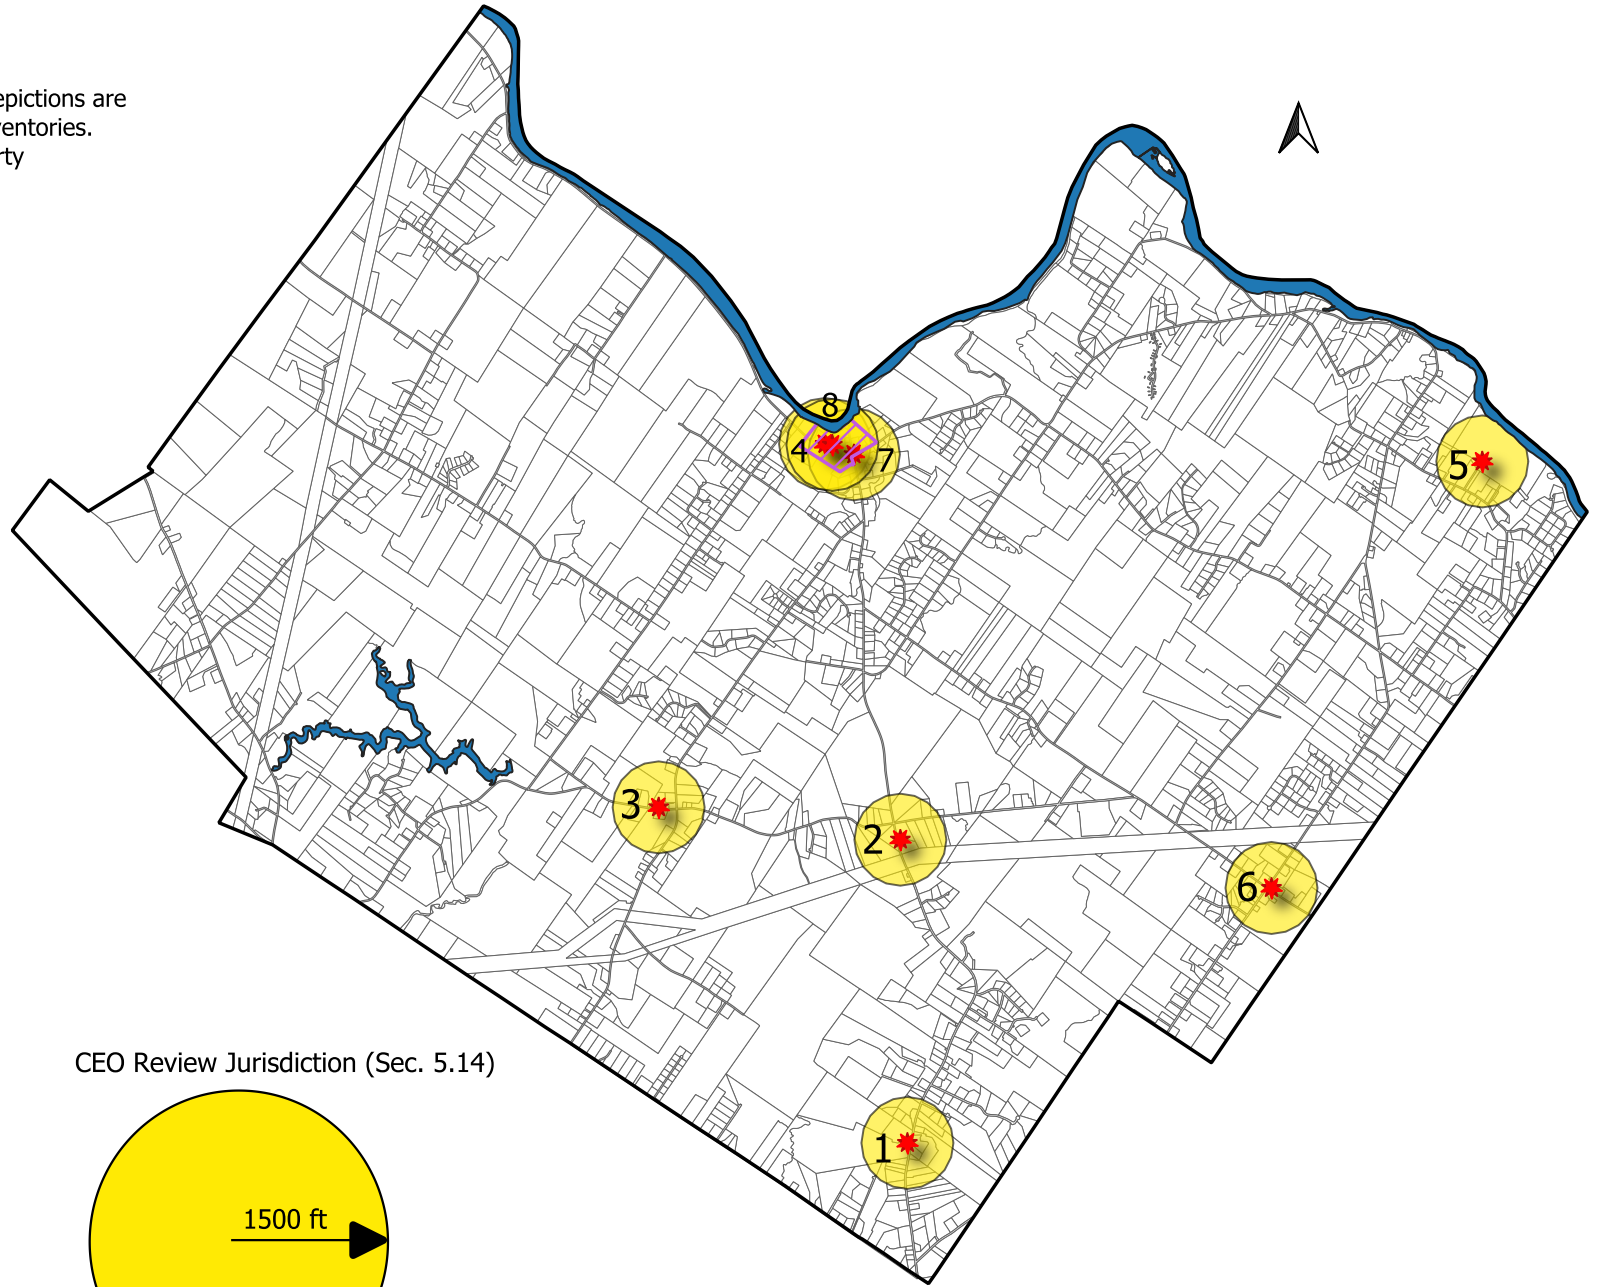

DURHAM HISTORIC PROPERTIES MAP

Draft Feb 2025

This map is for informational purposes only. Depictions are based on the best readily available mapping inventories. Specific boundaries of land features and property boundaries require field verification.

MAP LEGEND

-  SWB Historic Overlay District
-  Durham Historic Properties

ID	PROPERTY
1	Nathaniel Osgood House (Listed)
2	Bagley-Bliss House (Listed)
3	Methodist Church (Listed)
4	Union Church (Listed)
5	Shiloh Temple (Listed)
6	Friends Meeting House (Eligible)
7	1003 Ferry Rd (Eligible)
8	748 Royalsborough Rd (Eligible)

CEO Review Jurisdiction (Sec. 5.14)